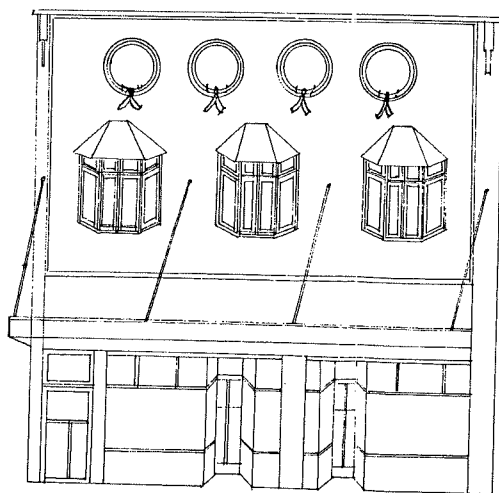

SHOP'S FOR MR MC NEILL

NEW PLYMOUTH

8ft 1" inch

TOP FLOOR

SECTION A B

GROUNDPLAN

PLAN BY

J. C. ROWE N.P.

FRONT

SHOPS FOR MR MC NEILL

NEW PLYMOUTH
Spt 1 unit

TOP FLOOR

SECTION A B

GROUND PLAN

PLAN BY

J.C. ROWE. N.P.