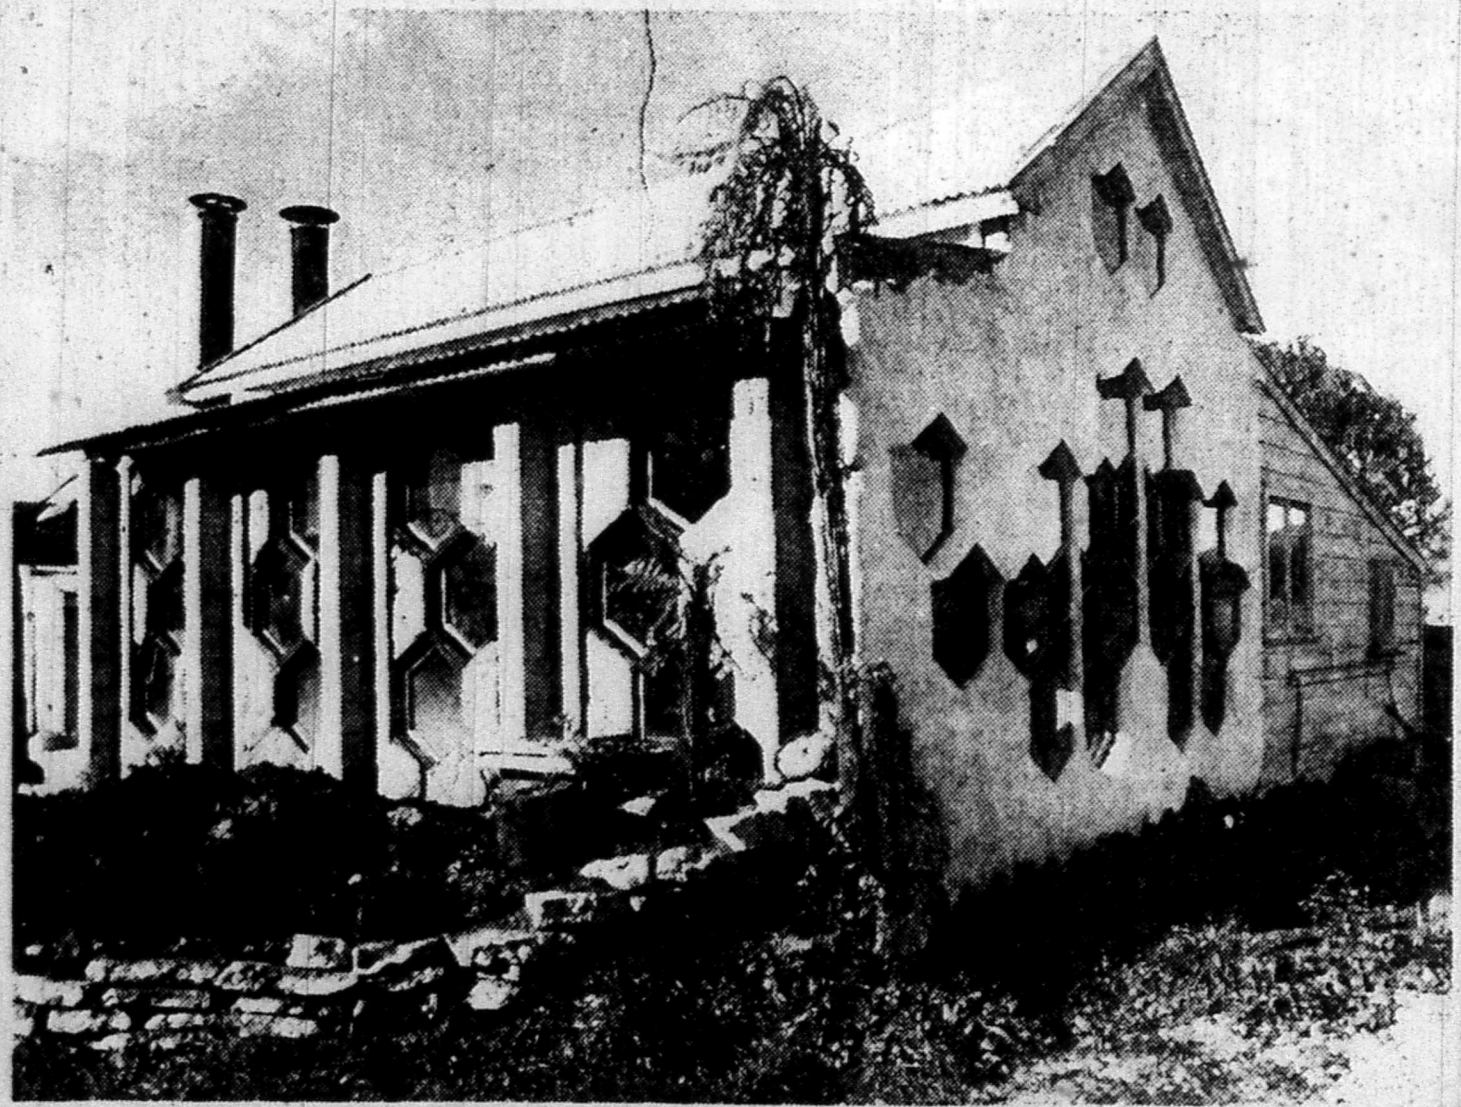

He said it was hard to get a 1 years.

Association secretary Mrs

This unusually designed cottage is part of a property auctioned in Hurworth Road, near New Plymouth, today for \$16,000. Included in the property, formerly owned by Mr E. W. Brewster and Noran Builders Ltd, was the old Hurworth Rd dairy factory. About 15 people attended the auction conducted by Gilmours Auction and Basil Brough. Bidding opened at \$8000 from two bidders. The main building on the 1.2580 ha site is of reinforced concrete construction.

# Concern fo

**CHRISTCHURCH, To-day (NZPA).** — A Christchurch paediatrician says he fears for the future of the growing number of New Zealand children being raised by solo mothers.

Speaking at the national foster care conference, Dr T. Casely said the children's